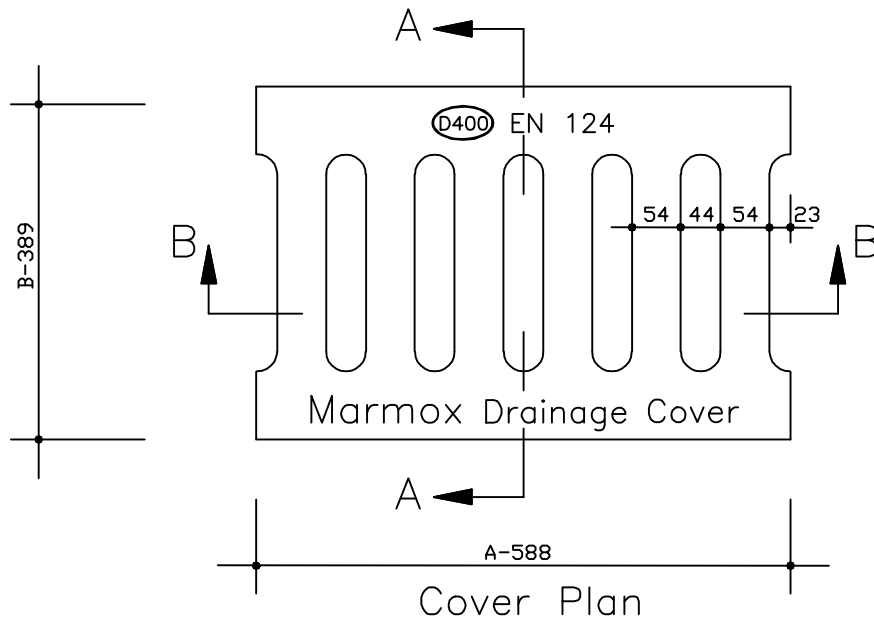

MARMOX DRAINAGE COVER
(D-400)

00 05 M02

Sec. B-B

Sec. A-A

PRODUCT NO.	MODEL	TYPE	Cover Length in mm (A)	Cover Width in mm (B)	Cover Height in mm (C)	Weight kg
00 05 M02	REC.	D 400	588	389	70	30